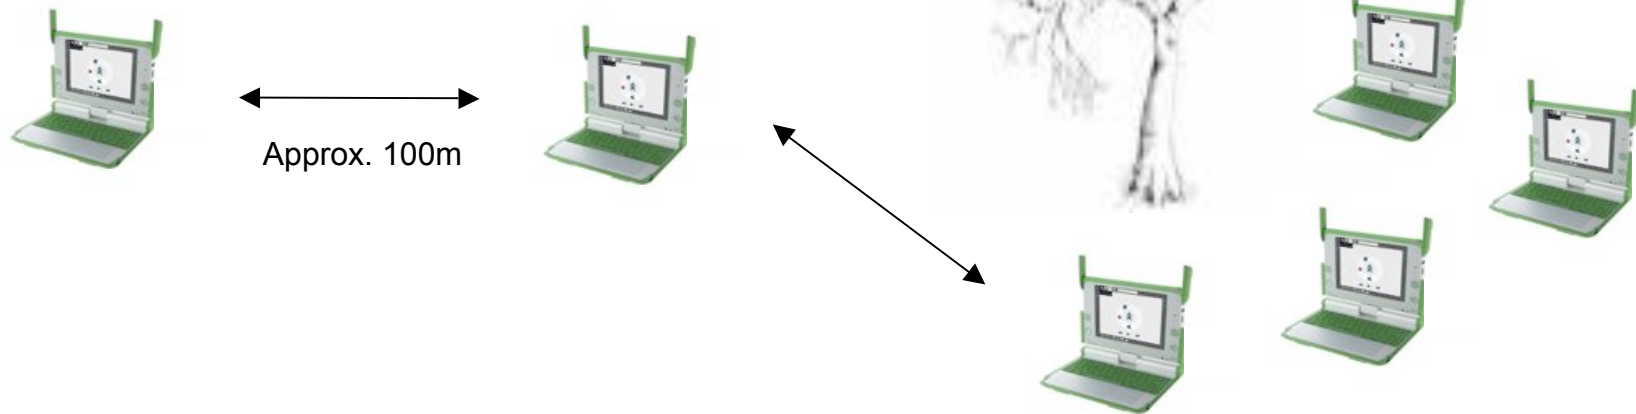

XO under a tree

Up to 10 laptops per mesh channel (3 channels) can collaborate with no wireless infrastructure

Maximum 30 laptops, 3 separate 'groups' or channels

XO with AP

Up to 20 Laptops / Access Point

More than 60 laptops and 3 Access Points
requires site survey and carefully designed
infrastructure

XO with XS Server

Up to 50 laptops per AP

Up to 300 laptops per school server.
Requires RF site survey and carefully designed infrastructure.

Large scale XO Deployment

Dense areas of laptops may require turning off the radio for all laptops; then turning it on only for those that need to access internet or collaborate.

Olpc techsupport will work with you on these solutions.