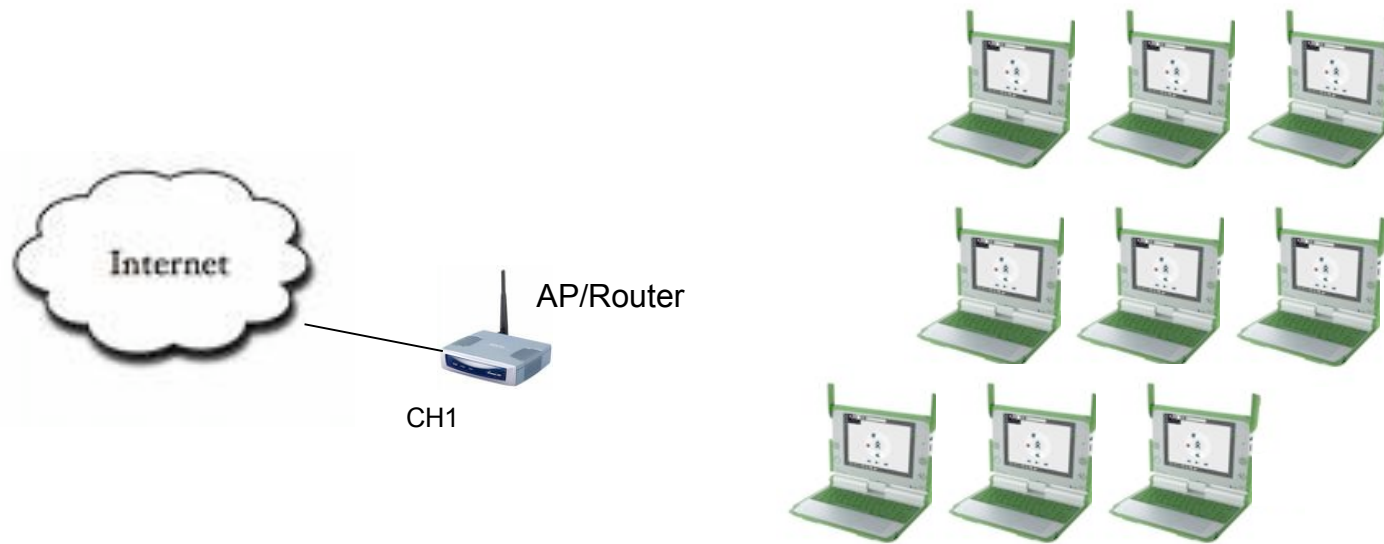

XO under a tree

Up to 10 laptops per mesh channel (3 channels) can collaborate with no wireless infrastructure

Maximum 30 laptops, 3 separate 'groups' or channels

XO with AP

Up to 20 Laptops / Access Point

More than 60 laptops and 3 Access Points
requires site survey and carefully designed
infrastructure

XO with XS Server

Up to 50 laptops per AP

Up to 300 laptops per school server.
Requires RF site survey and carefully designed infrastructure.

Large scale XO Deployment

Dense areas of laptops may require turning off the radio for all laptops; then turning it on only for those that need to access internet or collaborate.

Olpc techsupport will work with you on these solutions.