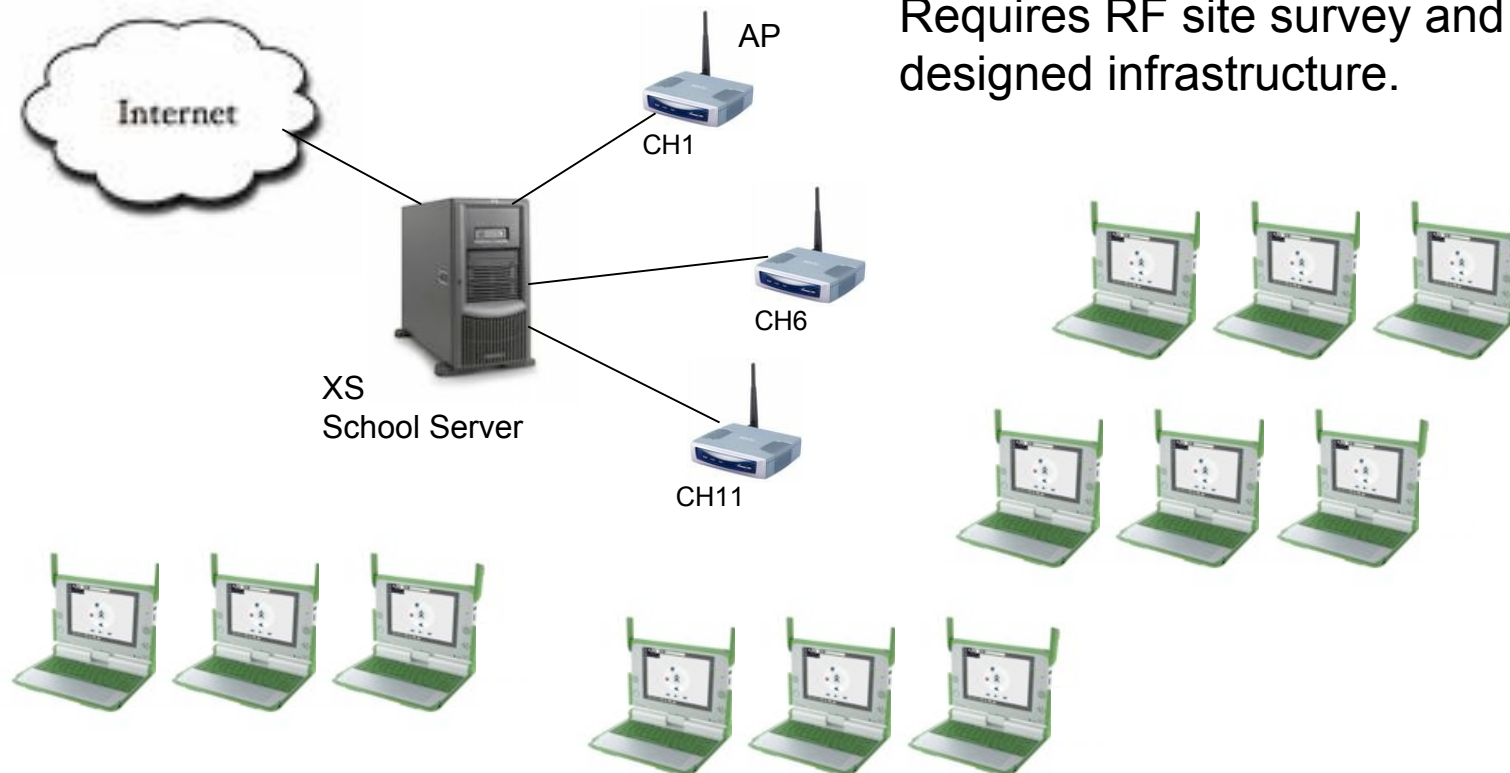

XO under a tree

Up to 10 laptops per mesh channel (3 channels) can collaborate with no wireless infrastructure

Maximum 30 laptops, 3 separate 'groups' or channels

XO with AP

Up to 20 Laptops / Access Point

More than 60 laptops and 3 Access Points
requires site survey and carefully designed
infrastructure

XO with XS Server

Up to 50 laptops per AP

Up to 300 laptops per school server.
Requires RF site survey and carefully designed infrastructure.

Large scale XO Deployment

Dense areas of laptops may require turning off the radio for all laptops; then turning it on only for those that need to access internet or collaborate.

Olpc techsupport will work with you on these solutions.